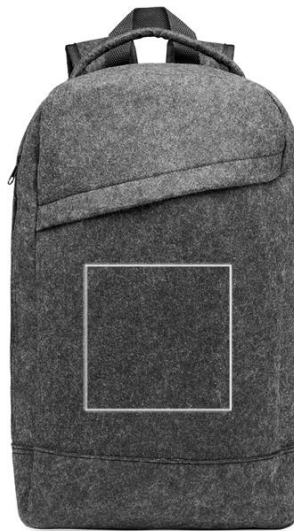

M02164

Handling code:

 **Print position**

1. FRONT TOP
2. FRONT POCKET
3. SHOULDER STRAP RIGHT
4. SHOULDER STRAP LEFT
5. SIDE LEFT

 **Print size**

- 100,0 mm x 30,0 mm
- 140,0 mm x 140,0 mm
- 30,0 mm x 80,0 mm
- 30,0 mm x 80,0 mm
- 50,0 mm x 80,0 mm

 **Print code (no of colours)**

- T1(8),TD1(8),TR(1)
- S4(1),T1(8),TD1(8),TR(1)
- T1(8),TD1(8),TR(1)
- T1(8),TD1(8),TR(1)
- T1(8),TD1(8),TR(1)

1

2

3

4

5